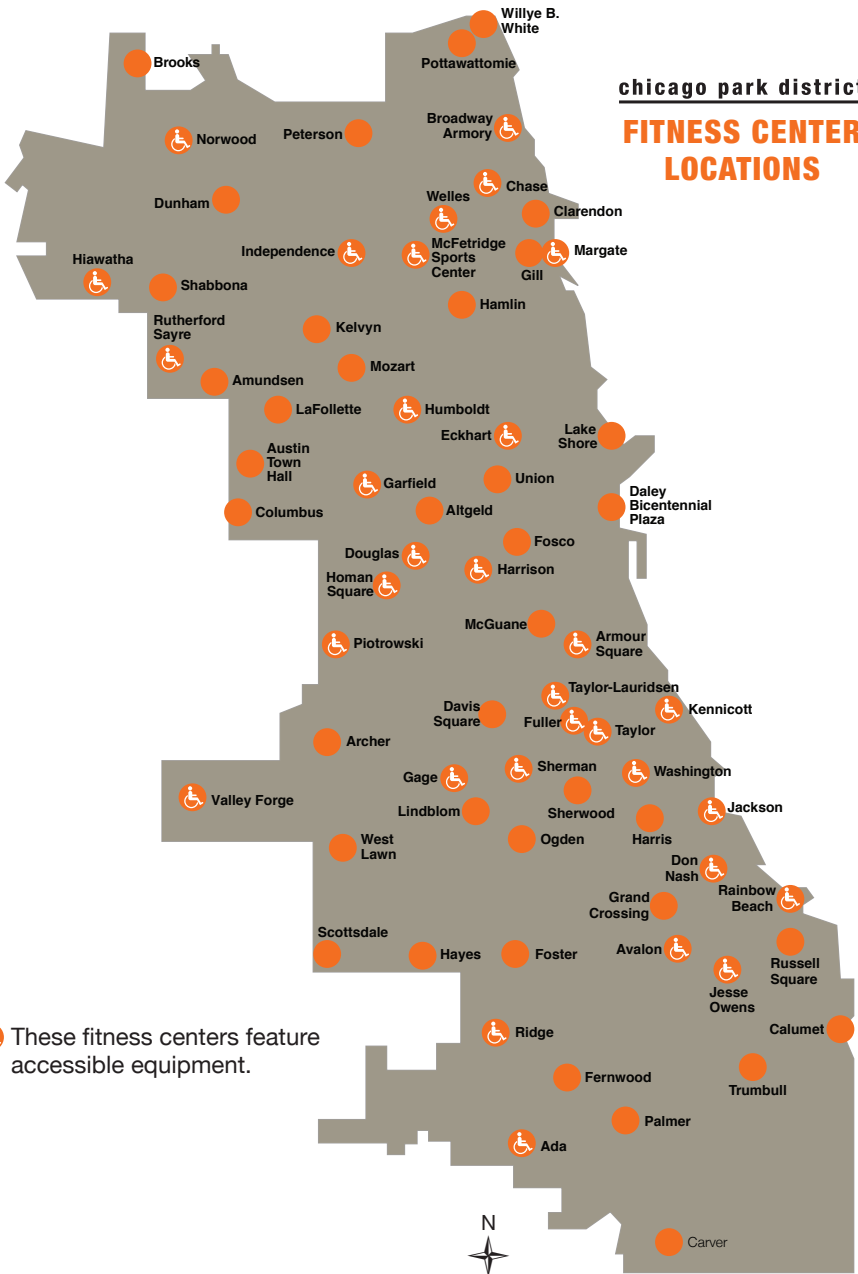

# What's missing from this picture?

YOU.

Work out for **FREE**  
January 2–9, 2011 at all 70 Chicago  
Park District fitness centers!

Plus, if you register January 2–9 for the winter session  
(January – March), you'll get a free Nike fitness gift, while supplies last.

## chicago park district FITNESS CENTER LOCATIONS

These fitness centers feature accessible equipment.

2011 - 50k

For more information about your Chicago Park District visit [www.chicagoparkdistrict.com](http://www.chicagoparkdistrict.com), or call 312.742.PLAY (7529) or 312.747.2001 (TTY).

## chicago park district

# FITNESS CENTERS

The Chicago Park District's fitness centers offer a high-quality, low-cost alternative to private gyms. Membership rates range from \$30-\$75 for a three-month session, a fraction of the cost of commercial gyms. These centers feature state-of-the-art equipment such as computerized treadmills, cross trainers, upright bikes, recumbent bikes, free weights and benches, cable cross-overs, multi-station weight machines and core-focused weight equipment.